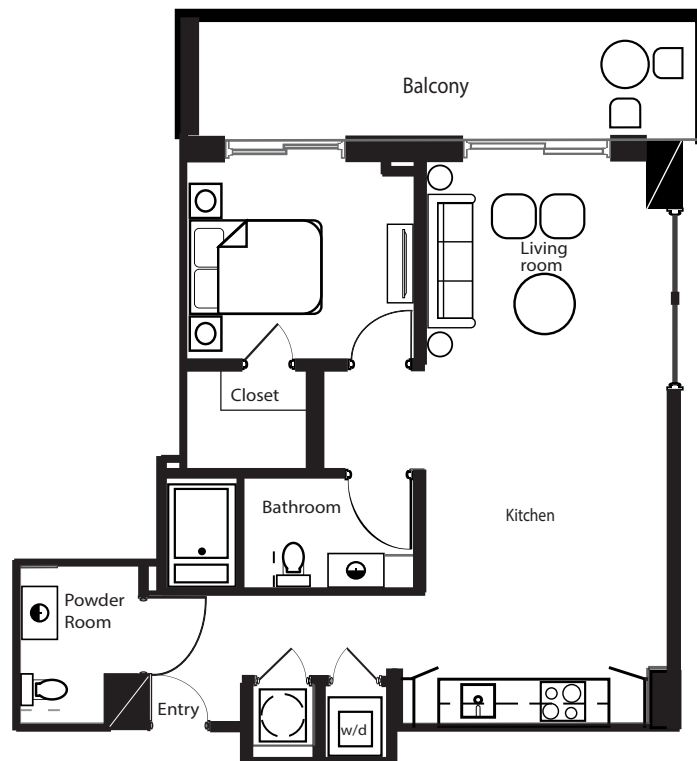

# Residence A2

1 BED / 1 BATH

# 865

SQ. FT.

*Metro*  
edgewater

452nd 31st Street | Miami, FL 33137

[www.metroedgewater.com](http://www.metroedgewater.com)

\* Pricing and availability are subject to change. Rent is based on monthly frequency. Additional fees may apply, such as but not limited to package delivery, trash, water, amenities, etc

\*\* Floorplans are artist's rendering. All dimensions are approximate. Actual product and specifications may vary in dimension or detail. Not all features are available in every apartment  
Please see a representative for details.