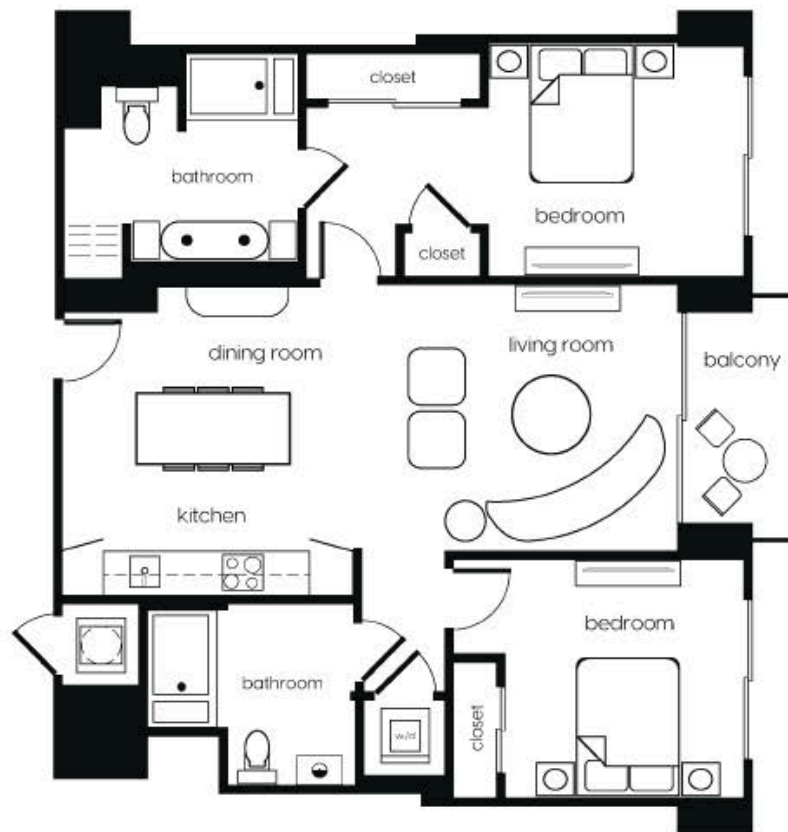

Residence B2

2 BED / 2 BATH

1106

SQ. FT.

Metro
edgewater

452nd 31st Street | Miami, FL 33137

www.metroedgewater.com

* Pricing and availability are subject to change. Rent is based on monthly frequency. Additional fees may apply, such as but not limited to package delivery, trash, water, amenities, etc.

** Floorplans are artist's rendering. All dimensions are approximate. Actual product and specifications may vary in dimension or detail. Not all features are available in every apartment. Please see a representative for details.