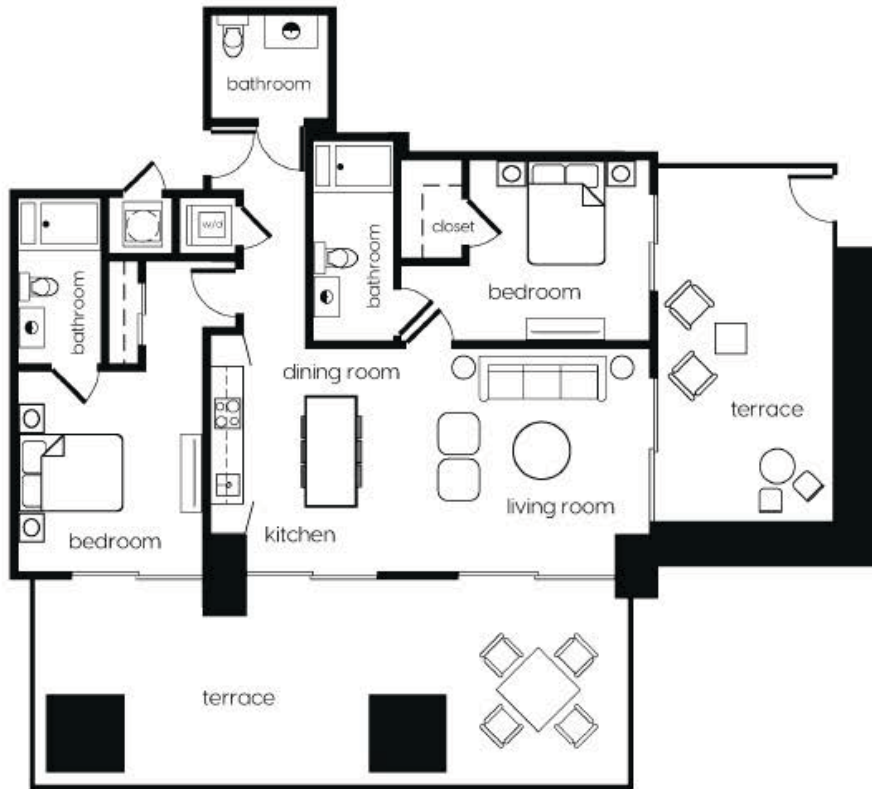

Residence B3

2 BED / 2 BATH

1038

SQ. FT.

Metro
edgewater

452nd 31st Street | Miami, FL 33137

www.metroedgewater.com

* Pricing and availability are subject to change. Rent is based on monthly frequency. Additional fees may apply, such as but not limited to package delivery, trash, water, amenities, etc.

** Floorplans are artist's rendering. All dimensions are approximate. Actual product and specifications may vary in dimension or detail. Not all features are available in every apartment. Please see a representative for details.