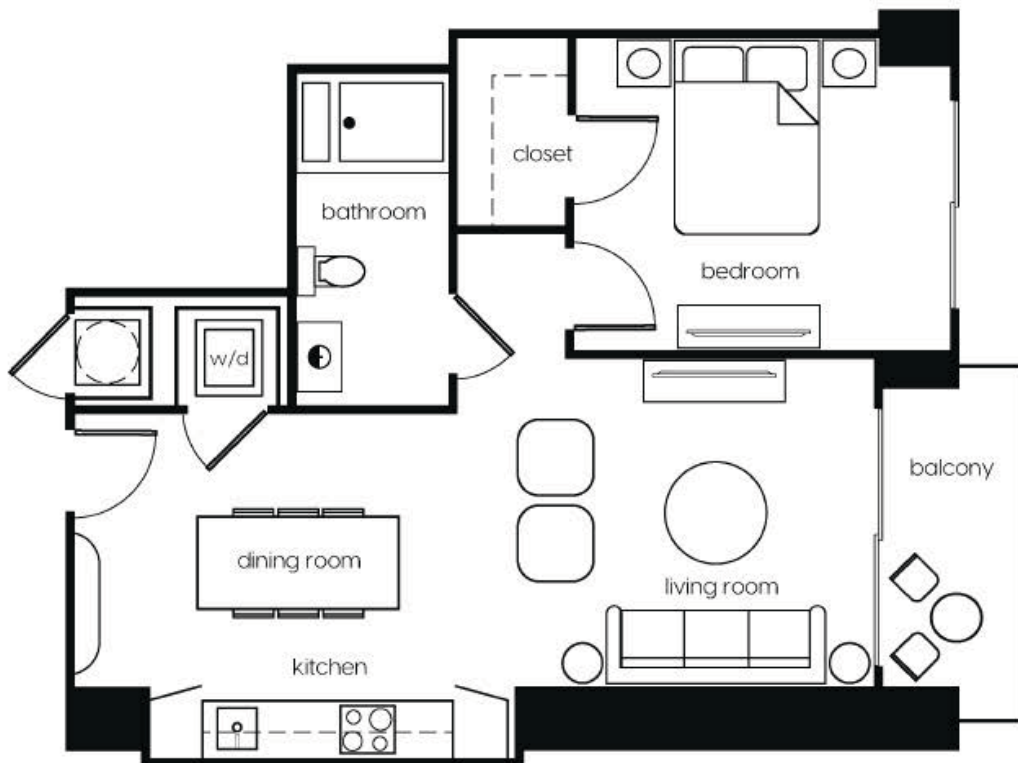

Residence A1

1 BED / 1 BATH

710

SQ. FT.

Metro
edgewater

452nd 31st Street | Miami, FL 33137

www.metroedgewater.com

* Pricing and availability are subject to change. Rent is based on monthly frequency. Additional fees may apply, such as but not limited to package delivery, trash, water, amenities, etc.

** Floorplans are artist's rendering. All dimensions are approximate. Actual product and specifications may vary in dimension or detail. Not all features are available in every apartment. Please see a representative for details.